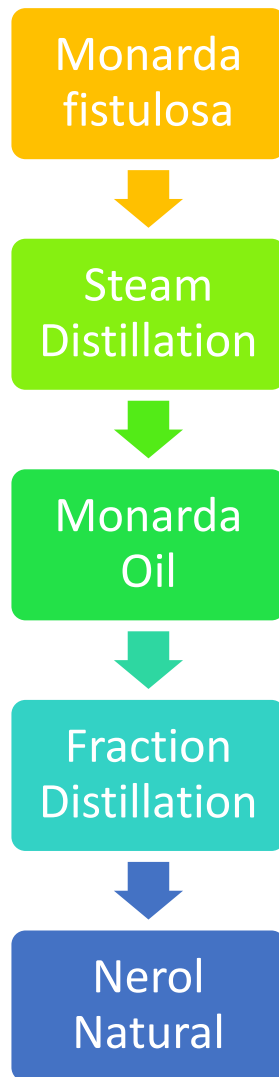

PMC Code: 37952
Product Name: NEROL NATURAL

Process Flow Chart

Excellentia International
Quality & Technical Services